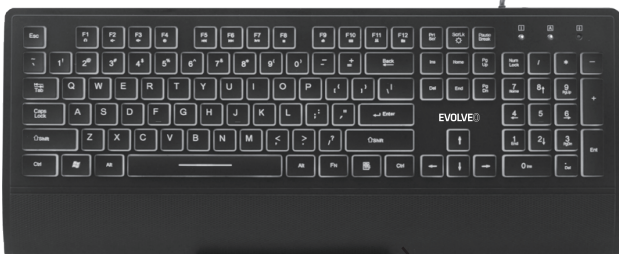

EVOLVE[®] LK652

Illuminated Keyboard

Please read the manual and safety Instructions before using the product for the first time.

► Package Contents

Illuminated Keyboard x1
User Manual x1

www.evolveo.com

► Letter Illumination On/off control:

● LED Illuminated switch ON/OFF

⚠ LED OFF function does not work on Mac OS.

comfortable
palm-rest

► Main features:

1. Blue color letter illumination;
2. Illumination control by : Scroll
3. 12 multimedia hotkeys via Fn: